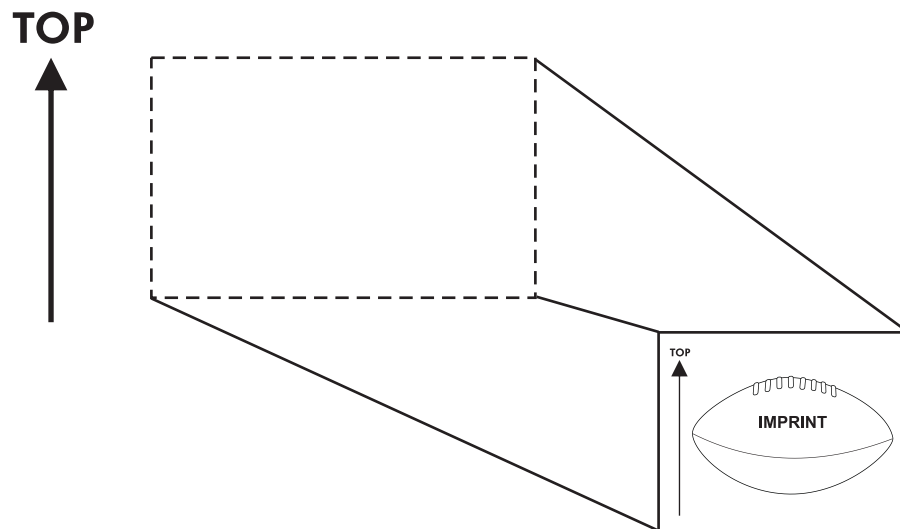

- Item#:- Mini Plastic Footballs=FOOT6
- Pad printing
- Allows 2 sided imprint
- 4 color imprint max
- 2" x 1 1/4" imprint area
- Halftones print at 60 LPI
- Prints on textured surface

**MINITHROWBALLS.COM**  
email: [art@minithrowballs.com](mailto:art@minithrowballs.com)

## Mini Plastic Football

Imprint area: 2" x 1 1/4"

\*Typeset should not exceed 4 lines

\*Do not go below 8 pt font size

\*Grayscale images that have a range of gradients will not print well

\*Best to receive vector art for gray scale images so black objects can remain solid

\*Complex multi-color artwork such as thin outlines can miss-register up to 1/8"

\*Thin outlines may fill in or break apart

\*Serif text may break apart

\*Paper proofs are always sent at imprint size

\*Blind proofs are only sent when requested