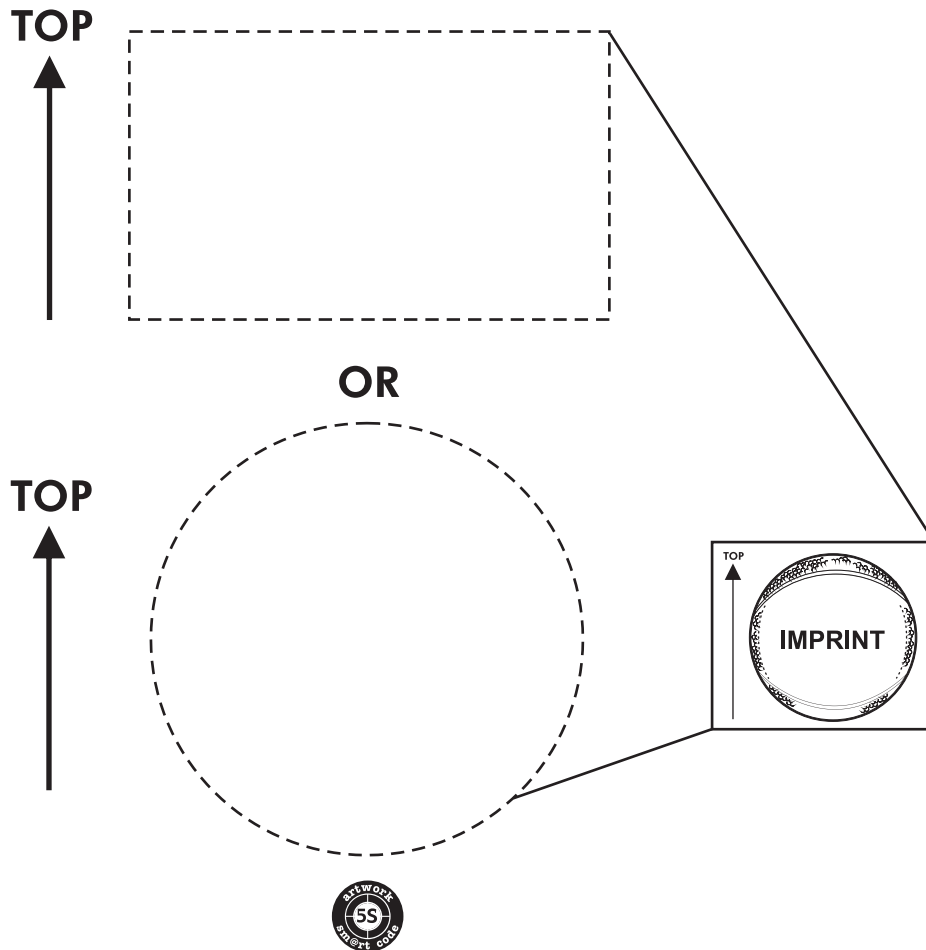

ARTWORK TEMPLATE

- Item#:- Mini Vinyl Basketballs
- Pad printing
- Allows 2 sided imprint
- 4 color imprint max
- 2 1/2" x 1 1/2" or 2 1/4" in diameter imprint area
- Halftones print at 60 LPI
- Side one prints on smooth surface
- Second side imprint prints on textured surface and on seams (recommend thick bold fonts)

MINITHROWBALLS.COM
email: art@minithrowballs.com

Mini Vinyl Basketball

Imprint area: 2 1/2" x 1 1/2"

or

2 1/4" diameter

ART REQUIREMENTS

*Art should be black and white camera-ready vector artwork

*File formats include: EPS, CDR (v.9 or below), AI (v.9 or below), vector PDF, PSD (600 DPI), TIF (600 DPI), BMP (600 DPI)

*Typeset should not exceed 4 lines

*Do not go below 8 pt font size

*Grayscale images that have a range of gradients will not print well

*Best to receive vector art for gray scale images so black objects can remain solid

*Complex multi-color artwork such as thin outlines can miss-register up to 1/8"

*Thin outlines may fill in or break apart

*Serif text may break apart

*Paper proofs are always sent at imprint size

*Blind proofs are only sent when requested